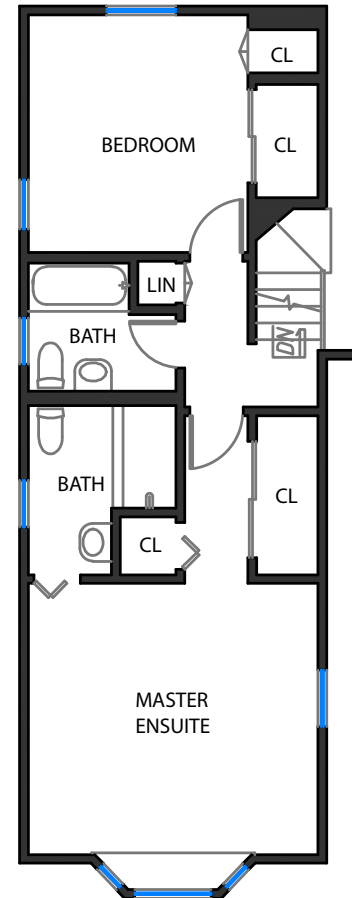

568 FORTUNA AVENUE

SAN LEANDRO, CALIFORNIA

SPLIT LEVEL

UPPER LEVEL

RENDERING BY OPEN HOMES PHOTOGRAPHY
ALL MEASUREMENTS ARE APPROXIMATE AND MAY NOT BE EXACT. DO NOT RELY ON THE ACCURACY
OF THIS FLOOR PLAN WHEN DETERMINING THE PRICE OF A PROPERTY OR MAKING DECISIONS
REGARDING BUYING OR SELLING OF PROPERTIES WITHOUT INDEPENDENT VERIFICATION.