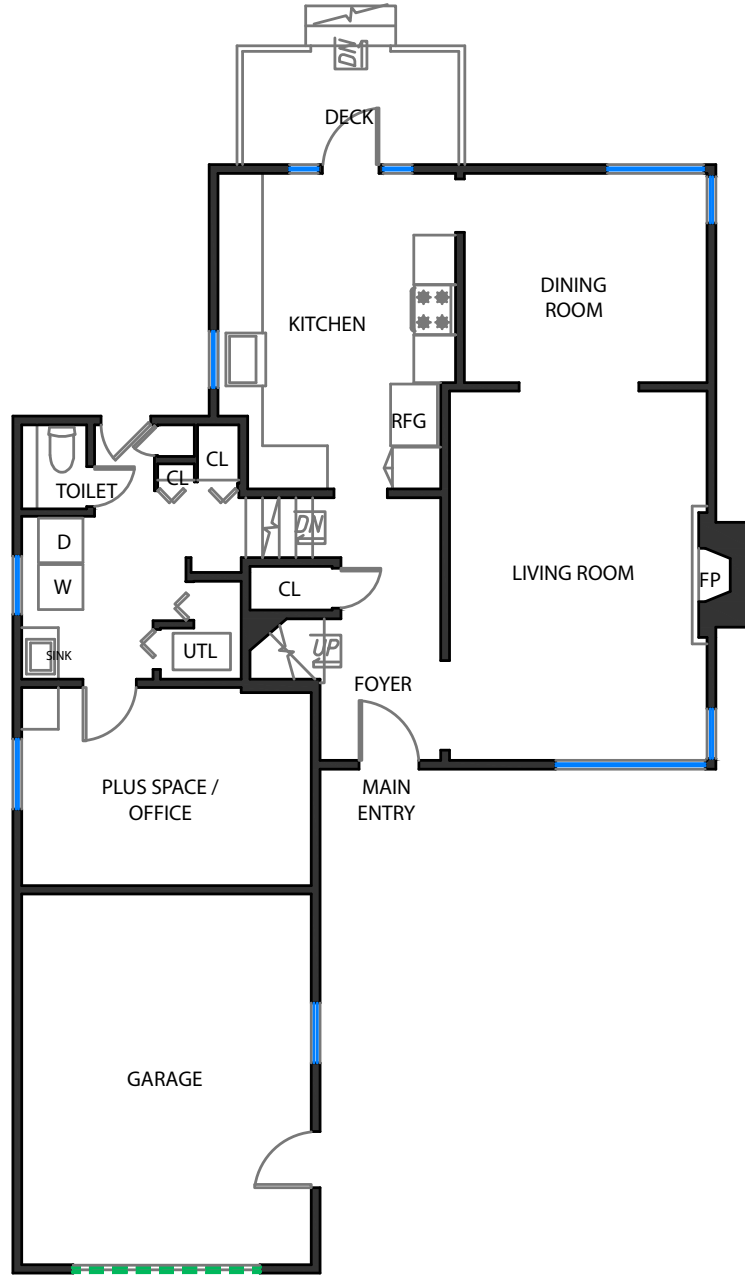

568 FORTUNA AVENUE

SAN LEANDRO, CALIFORNIA

SPLIT LEVEL

UPPER LEVEL

RENDERING BY OPEN HOMES PHOTOGRAPHY
ALL MEASUREMENTS ARE APPROXIMATE AND MAY NOT BE EXACT. DO NOT RELY ON THE ACCURACY
OF THIS FLOOR PLAN WHEN DETERMINING THE PRICE OF A PROPERTY OR MAKING DECISIONS
REGARDING BUYING OR SELLING OF PROPERTIES WITHOUT INDEPENDENT VERIFICATION.